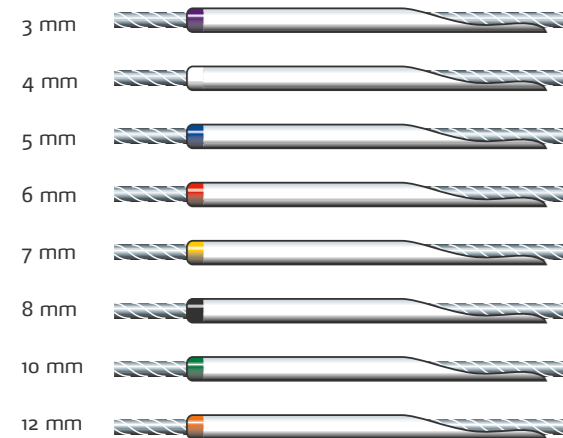

Art. no.	380	420	500	600
Length = mm:	380	420	500	600
Inside Ø = mm:	25	27	32	36
Wire Ø = mm:	5-6	7	9	12
Wire Ø = inches:	7/16"	1/2"	5/8"	7/8"

Protect sails and clothing. Several sizes, standard white.

Winch handle pocket (One size)

With 4 screw holes.
Heigh: 310 mm
Width: 70 mm
Depth: 70 mm

Bottle holder (Can holder)

For 2 bottles. Keeps bottles and cans safely in place.

Cable Covers (Length = 1800 mm)

Protect sail/clothing against wear and tear.
Standard: white. Each size is marked with one colour, which makes recognition and sorting an easy task.

Anchor pocket (Folding Anchor)

With 4 screw holes.
Heigh: 250 mm
Width: 80 mm
Depth: 80 mm

Spreader guards (Two sizes)

Prevent wear and tear on sails.
Item no.:
59000801: Max Ø Wire, 8 mm
59001001: Max Ø Wire, 10 mm

Marker Buoys (Heavy duty)

Standard colours: ROPE HOLD = Black BUOY = White or Red
Optional colours: BUOY = Black, Grey or Yellow