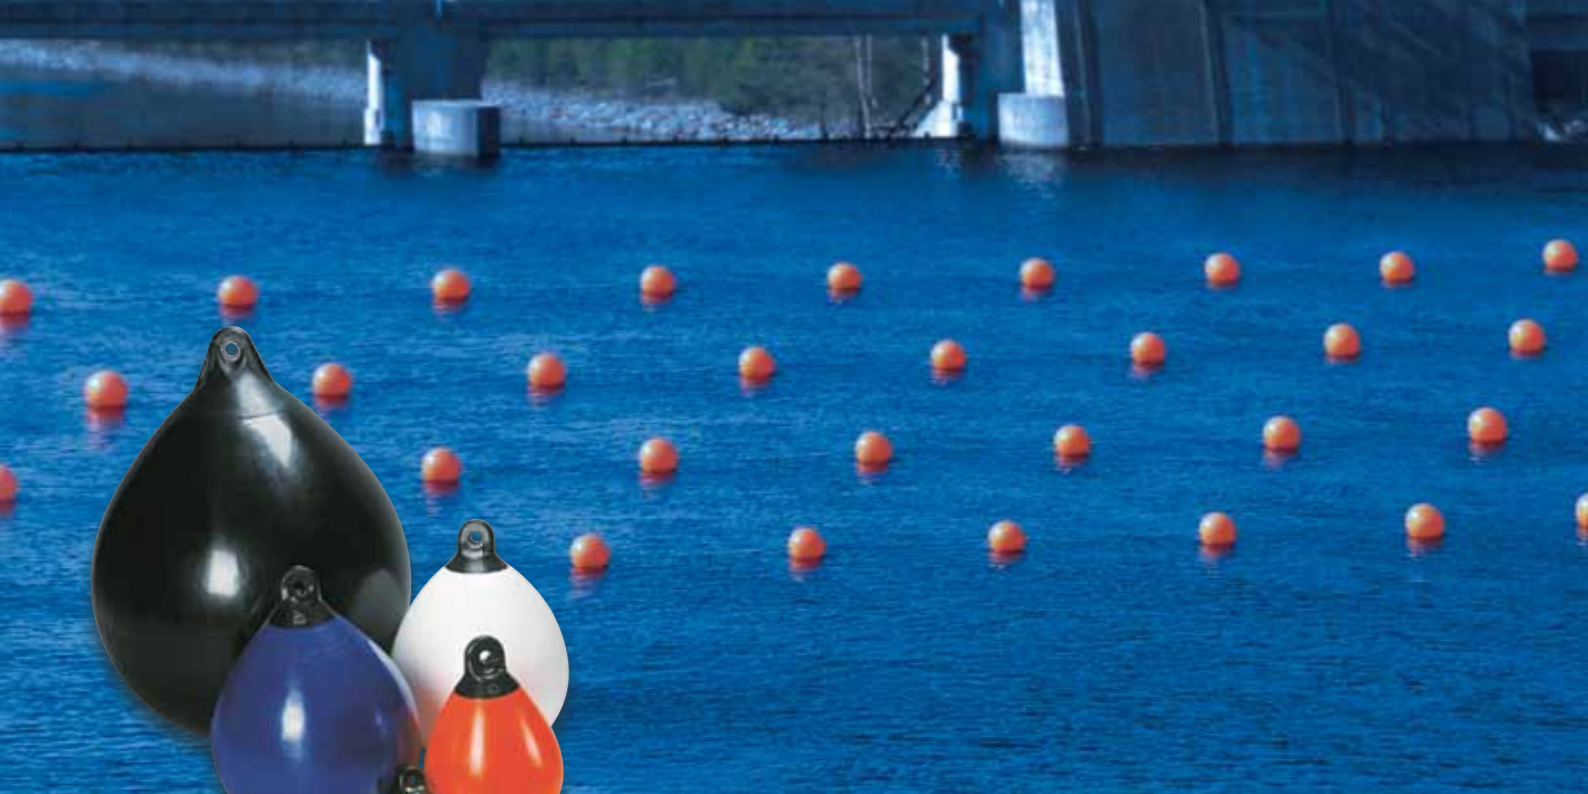

Protect sail/clothing against wear and tear.
Standard: white. Each size is marked with one colour, which makes recognition and sorting an easy task.

Anchor pocket (Folding Anchor)

With 4 screw holes.
Heigh: 250 mm
Width: 80 mm
Depth: 80 mm

Spreader guards (Two sizes)

Prevent wear and tear on sails.
Item no.:
59000801: Max Ø Wire, 8 mm
59001001: Max Ø Wire, 10 mm

Marker Buoys (Heavy duty)

Standard colours: ROPE HOLD = Black BUOY = White or Red
Optional colours: BUOY = Black, Grey or Yellow