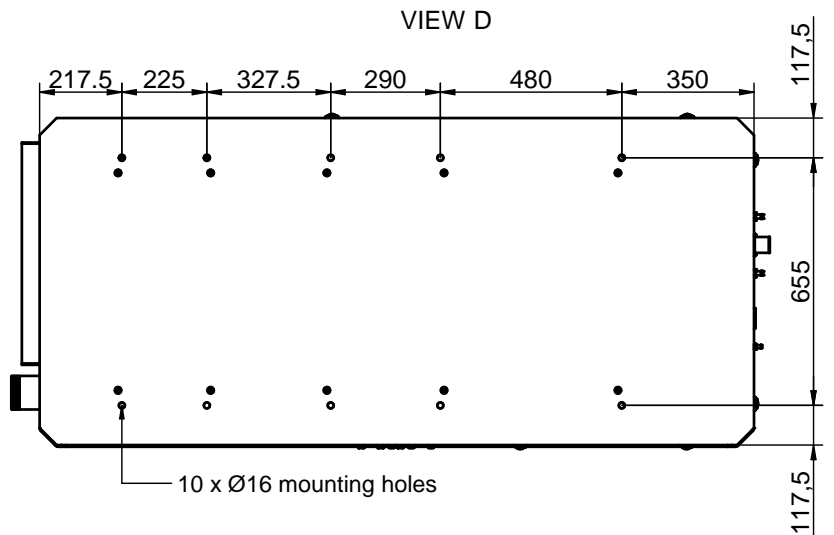

(115 GT / 120 GTA)

(115 GTC / 120 GTAC)

- AC BREAKER
- EMERGENCY STOP
- CUSTOMER LOAD LEAD ACCESS
- CUSTOMER PANEL CONNECTION
- EQUIPMENT GROUND CONNECTION
- BATTERY CONNECTIONS
- WET EXHAUST OUTLET (Ø90)

- SEA WATER OUTLET (Ø42) (ONLY DRY EXHAUST)
- LEAKS COOLANT OUTLET (Ø8)
- FUEL INLET/OUTLET (Ø12)
- SEA WATER INLET (Ø42)

**GRUPO 115 GT-115 GTC / 120 GTA-120 GTAC**  
**GENSET 115 GT-115 GTC / 120 GTA-120 GTAC**

MATERIAL	ACABADO	TRATAMIENTO	PRESENTACION	ESCALA
DIBUJADO P. IGLESIAS	VERIFICADO	GRADO PRECISION	FECHA CREACION 15/04/2020	ULTIMA REVISION
		<b>SOLÉ, S.A.</b>	<b>FA0744 FA0745</b>	