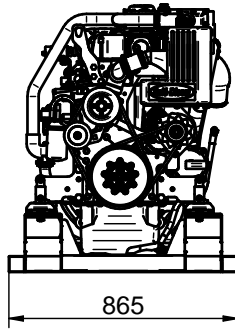

(115 GT / 120 GTA)

(115 GTC / 120 GTAC)

- AC BREAKER
- EMERGENCY STOP
- CUSTOMER LOAD LEAD ACCESS
- CUSTOMER PANEL CONNECTION
- EQUIPMENT GROUND CONNECTION
- BATTERY CONNECTIONS
- WET EXHAUST OUTLET (Ø90)

- SEA WATER OUTLET (Ø42) (ONLY DRY EXHAUST)
- LEAKS COOLANT OUTLET (Ø8)
- FUEL INLET/OUTLET (Ø12)
- SEA WATER INLET (Ø42)

**GRUPO 115 GT-115 GTC / 120 GTA-120 GTAC**  
**GENSET 115 GT-115 GTC / 120 GTA-120 GTAC**