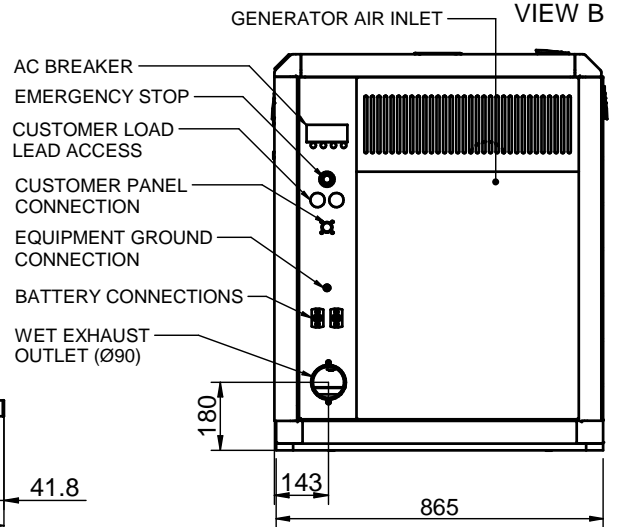

(115 GT / 120 GTA)

(115 GTC / 120 GTAC)

- AC BREAKER
- EMERGENCY STOP
- CUSTOMER LOAD LEAD ACCESS
- CUSTOMER PANEL CONNECTION
- EQUIPMENT GROUND CONNECTION
- BATTERY CONNECTIONS
- WET EXHAUST OUTLET (Ø90)

- SEA WATER OUTLET (Ø42) (ONLY DRY EXHAUST)
- LEAKS COOLANT OUTLET (Ø8)
- FUEL INLET/OUTLET (Ø12)
- SEA WATER INLET (Ø42)

**GRUPO 115 GT-115 GTC / 120 GTA-120 GTAC**  
**GENSET 115 GT-115 GTC / 120 GTA-120 GTAC**