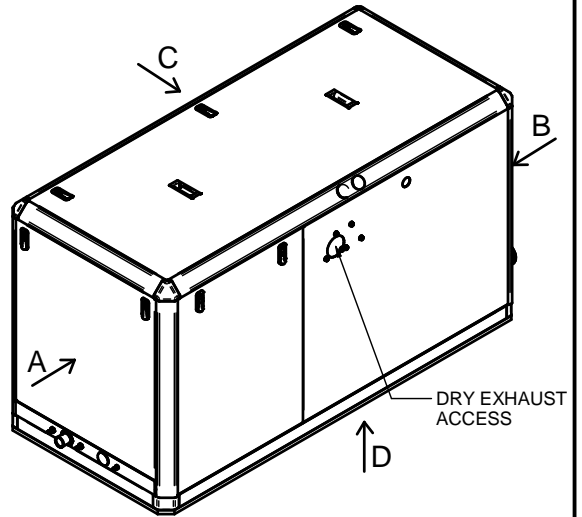

(115 GT / 120 GTA)

(115 GTC / 120 GTAC)

- AC BREAKER
- EMERGENCY STOP
- CUSTOMER LOAD LEAD ACCESS
- CUSTOMER PANEL CONNECTION
- EQUIPMENT GROUND CONNECTION
- BATTERY CONNECTIONS
- WET EXHAUST OUTLET (Ø90)

- SEA WATER OUTLET (Ø42) (ONLY DRY EXHAUST)
- LEAKS COOLANT OUTLET (Ø8)
- FUEL INLET/OUTLET (Ø12)
- SEA WATER INLET (Ø42)

**GRUPO 115 GT-115 GTC / 120 GTA-120 GTAC**  
**GENSET 115 GT-115 GTC / 120 GTA-120 GTAC**