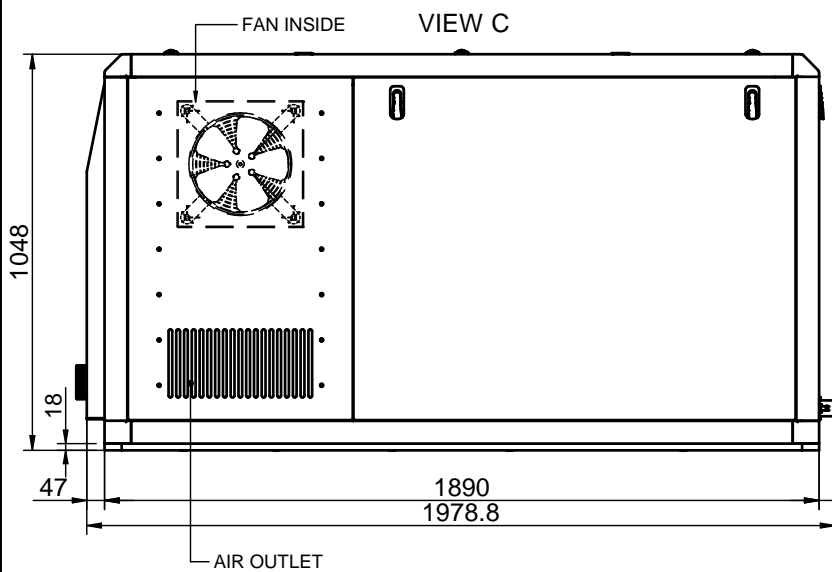

(115 GT / 120 GTA)

(115 GTC / 120 GTAC)

- AC BREAKER
- EMERGENCY STOP
- CUSTOMER LOAD LEAD ACCESS
- CUSTOMER PANEL CONNECTION
- EQUIPMENT GROUND CONNECTION
- BATTERY CONNECTIONS
- WET EXHAUST OUTLET (Ø90)

- SEA WATER OUTLET (Ø42) (ONLY DRY EXHAUST)
- LEAKS COOLANT OUTLET (Ø8)
- FUEL INLET/OUTLET (Ø12)
- SEA WATER INLET (Ø42)

**GRUPO 115 GT-115 GTC / 120 GTA-120 GTAC**  
**GENSET 115 GT-115 GTC / 120 GTA-120 GTAC**