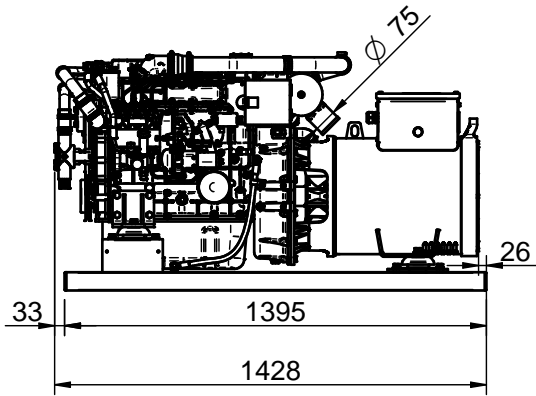

(45 GT / 54 GTA)

NOTES:

(1) The control panel (main controller) is supplied without fixing at genset in order to allow their installation on engine room according to installer requirements

(2) Dry exhaust available as an option

(3) Dimensions in millimeters

Medidas Nominales (mm)	100	GRUPO 45 GT / 54 GTA			
	30	GENSET 45 GT / 54 GTA			
	6	MATERIAL	ACABADO	TRATAMIENTO	PRESENTACION
Grado de Precisión DIN-7168	6			Escala	Suavizar Aristas
	0	DIBUJADO	VERIFICADO	GRADO PRECISIÓN	FECHA CREACIÓN
	a	P.IGLESIAS	V.MIRAVET	MEDIO	11/11/2019
	6			ÚLTIMA REVISIÓN	
	Fino			FA1256/FA1393	
	Medio			FA1395/FA1396	
	Basto				
				SOLÉ, S.A.	