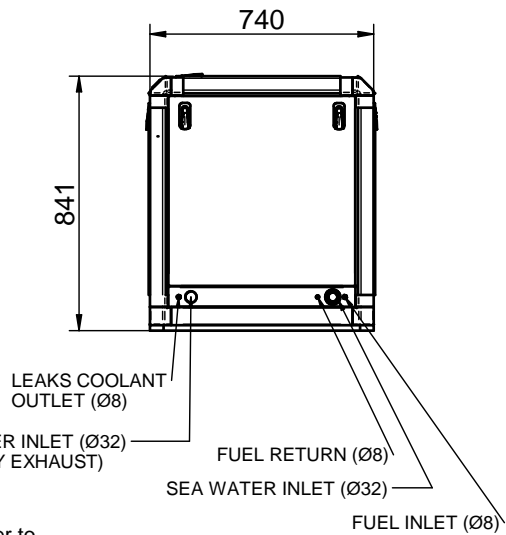

(45 GT / 54 GTA)

NOTES:

(1) The control panel (main controller) is supplied without fixing at genset in order to allow their installation on engine room according to installer requirements

(2) Dry exhaust available as an option

(3) Dimensions in millimeters

Medidas Nominales (mm)	100	GRUPO 45 GT / 54 GTA			
	30	GENSET 45 GT / 54 GTA			
	6	MATERIAL	ACABADO	TRATAMIENTO	PRESENTACION
Grado de Precisión DIN-7168	6			Escala	Suavizar Aristas
	0	DIBUJADO	VERIFICADO	GRADO PRECISIÓN	FECHA CREACIÓN
	a	P.IGLESIAS	V.MIRAVET	MEDIO	11/11/2019
	6			ÚLTIMA REVISIÓN	
	Fino			FA1256/FA1393	
	Medio			FA1395/FA1396	
	Basto				
				SOLÉ, S.A.	