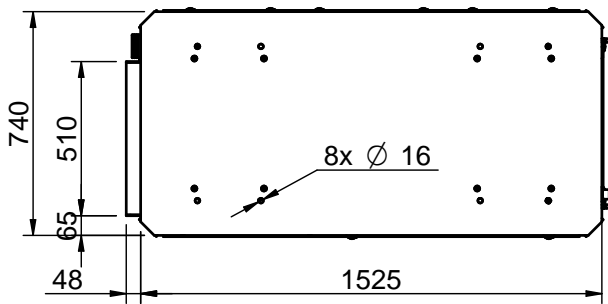

(45 GT / 54 GTA)

NOTES:

(1) The control panel (main controller) is supplied without fixing at genset in order to allow their installation on engine room according to installer requirements

(2) Dry exhaust available as an option

(3) Dimensions in millimeters

Medidas Nominales (mm)	100	GRUPO 45 GT / 54 GTA			
	30	GENSET 45 GT / 54 GTA			
	6	MATERIAL	ACABADO	TRATAMIENTO	PRESENTACION
Grado de Precisión DIN-7168	6			Escala	Suavizar Aristas
	0	DIBUJADO	VERIFICADO	GRADO PRECISIÓN	FECHA CREACIÓN
	a	P.IGLESIAS	V.MIRAVET	MEDIO	11/11/2019
	6			ÚLTIMA REVISIÓN	
	Fino			FA1256/FA1393	
	Medio			FA1395/FA1396	
	Basto				
				SOLÉ, S.A.	