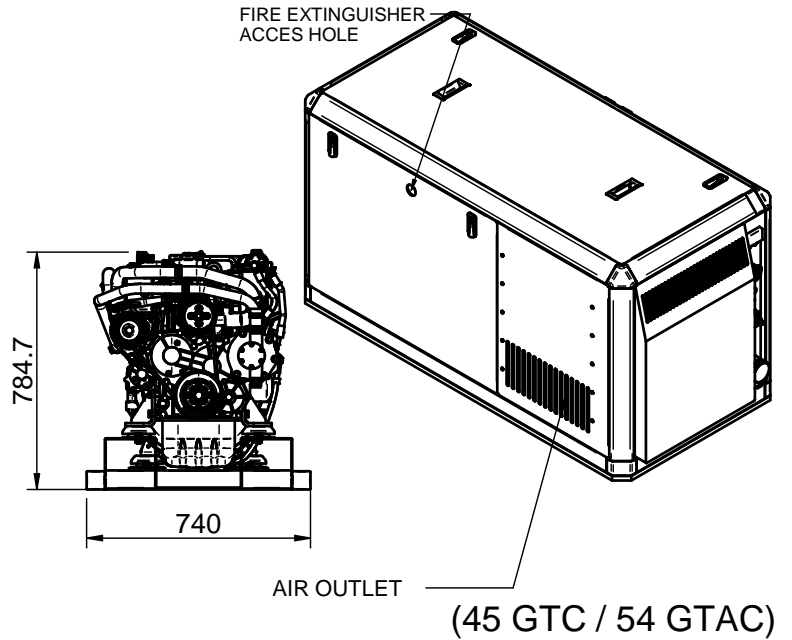

(45 GT / 54 GTA)

NOTES:

(1) The control panel (main controller) is supplied without fixing at genset in order to allow their installation on engine room according to installer requirements

(2) Dry exhaust available as an option

(3) Dimensions in millimeters

Medidas Nominales (mm)	100	GRUPO 45 GT / 54 GTA			
	30	GENSET 45 GT / 54 GTA			
	6	MATERIAL	ACABADO	TRATAMIENTO	PRESENTACION
Grado de Precisión DIN-7168	6			Escala	Suavizar Aristas
	0	DIBUJADO	VERIFICADO	GRADO PRECISIÓN	FECHA CREACIÓN
	a	P.IGLESIAS	V.MIRAVET	MEDIO	11/11/2019
	6			ÚLTIMA REVISIÓN	
	Fino			FA1256/FA1393	
	Medio			FA1395/FA1396	
	Basto				
				SOLÉ, S.A.	