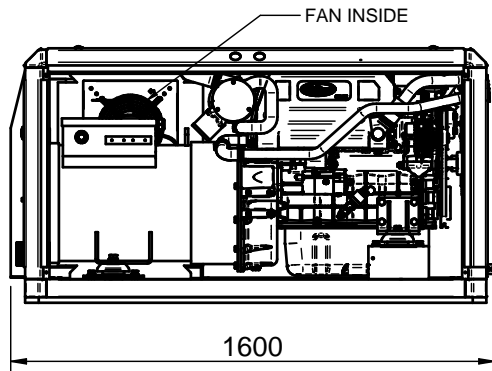

(45 GT / 54 GTA)

NOTES:

(1) The control panel (main controller) is supplied without fixing at genset in order to allow their installation on engine room according to installer requirements

(2) Dry exhaust available as an option

(3) Dimensions in millimeters

Medidas Nominales (mm)	100	GRUPO 45 GT / 54 GTA			
	30	GENSET 45 GT / 54 GTA			
	6	MATERIAL	ACABADO	TRATAMIENTO	PRESENTACION
Grado de Precisión DIN-7168	6			Escala	Suavizar Aristas
	0	DIBUJADO	VERIFICADO	GRADO PRECISIÓN	FECHA CREACIÓN
	a	P.IGLESIAS	V.MIRAVET	MEDIO	11/11/2019
	6			ÚLTIMA REVISIÓN	
	Fino			FA1256/FA1393	
	Medio			FA1395/FA1396	
	Basto				
				SOLÉ, S.A.	