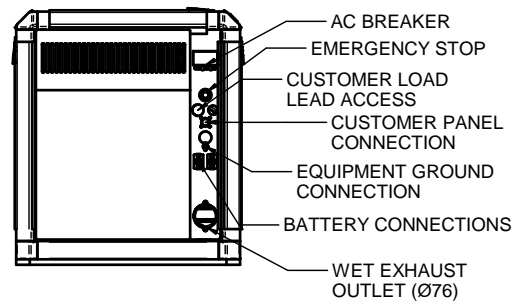

(45 GT / 54 GTA)

NOTES:

(1) The control panel (main controller) is supplied without fixing at genset in order to allow their installation on engine room according to installer requirements

(2) Dry exhaust available as an option

(3) Dimensions in millimeters

Medidas Nominales (mm)	100	GRUPO 45 GT / 54 GTA			
	30	GENSET 45 GT / 54 GTA			
	6	MATERIAL	ACABADO	TRATAMIENTO	PRESENTACION
Grado de Precisión DIN-7168	6			Escala	Suavizar Aristas
	0	DIBUJADO	VERIFICADO	GRADO PRECISIÓN	FECHA CREACIÓN
	a	P.IGLESIAS	V.MIRAVET	MEDIO	11/11/2019
	6			ÚLTIMA REVISIÓN	
	Fino			FA1256/FA1393	
	Medio			FA1395/FA1396	
	Basto				
				SOLÉ, S.A.	