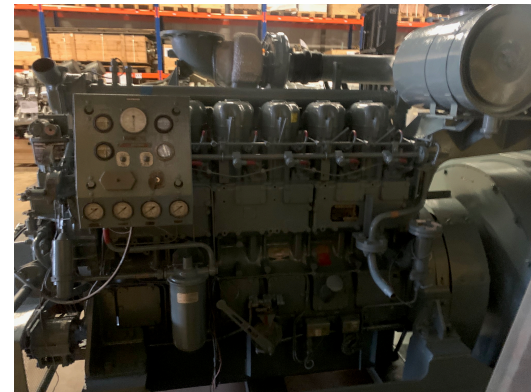

**YANMAR**

**22605**

**YANMAR 6NHL-ETP**  
**740 HP 1500 RPM 500 kVA**

Brand Engine  
Model  
Engine Power  
Generator Capacity  
Condition:

YANMAR  
6NHL-ETP  
740 HP @1500 RPM  
500 kVA  
**Very Low Hours test Hours only**