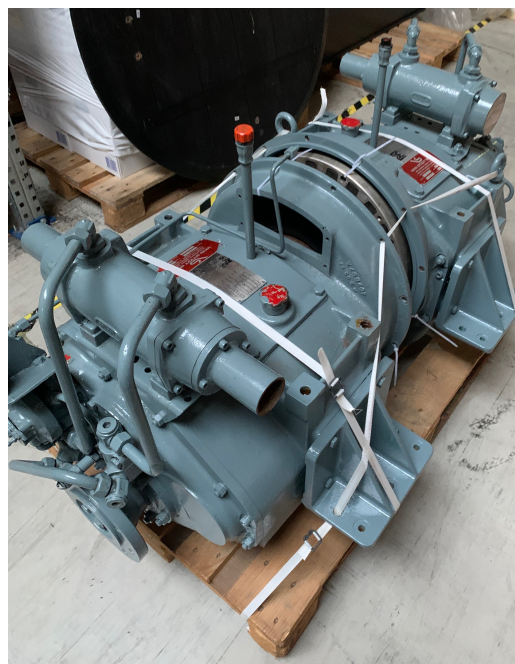

22660

MASSON NFA

1:2 397 kW @2100 rpm SN 22690

Brand Gearbox
Model Gearbox
Ratio
Power
Max RPM
General condition

MASSON
NFA
1:2
397 kW @2100 rpm
2800
Very Low Hours

Features

Coupling
Controls
Brackets
Oil Cooler
All the sensors and connections

Weight (kg) 325

Dimensions (cm) 63 x 67 x 66

Amsterdam Alexandria Marine B.V.
Boekweitstraat 17
2153 GK, Nieuw Vennepe
The Netherlands

+31 (0)252514588
info@aam-equipment.nl
www.aam-equipment.nl
www.aam-consulting.nl