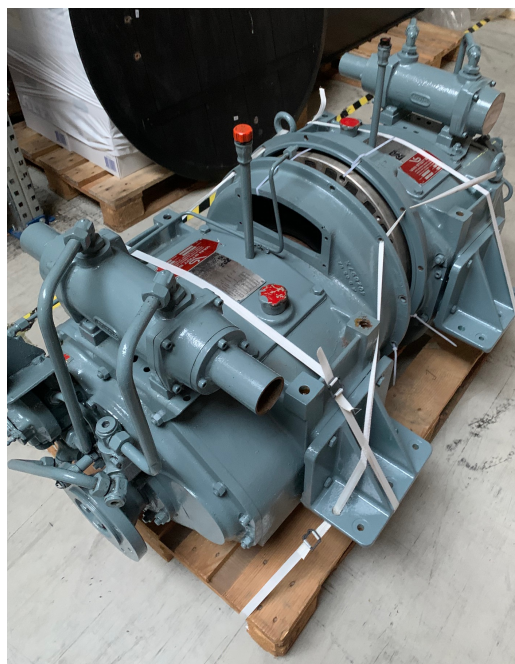

## MASSON NFA

### 1:2 397 kW @2100 rpm SN 22691

Brand Gearbox  
Model Gearbox  
Ratio  
Power  
Max RPM  
General condition

MASSON  
NFA  
1:2  
397 kW @2100 rpm  
2800  
**Very Low Hours**

#### Features

Coupling  
Controls  
Brackets  
Oil Cooler  
All the sensors and connections

**Weight (kg)** 325

**Dimensions (cm)** 63 x 67 x 66

Amsterdam Alexandria Marine B.V.  
Boekweitstraat 17  
2153 GK, Nieuw Vennepe  
The Netherlands