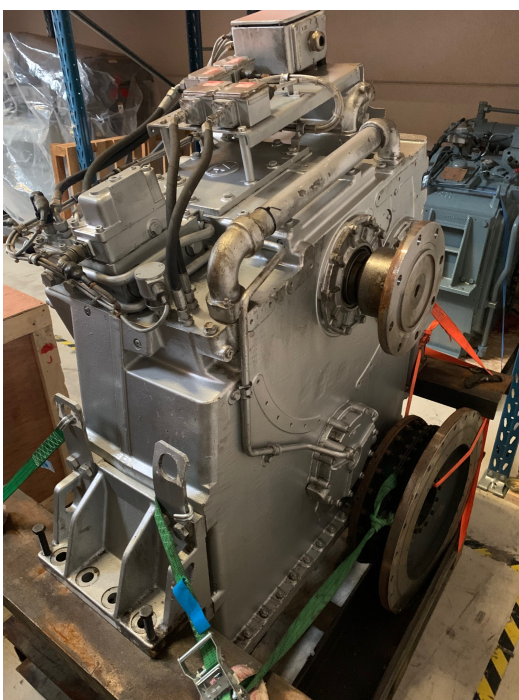

## ZF BW 361

### 5.593:1A 1143 kW (1530 hp) @1800

Brand Gearbox

ZF

Model Gearbox

BW 361

Ratio

5.593:1A

Power

1143 kW (1530 hp) @1800

General condition

**Running Take Out**

#### Features:

Flex. Coupling

Mechanical Controls

Brackets

PTO

**Weight (kg)** 1480 (dry)

**Dimensions (cm)** 130 x 140 x 130

Amsterdam Alexandria Marine B.V.  
Boekweitstraat 17  
2153 GK, Nieuw Vennep The  
Netherlands