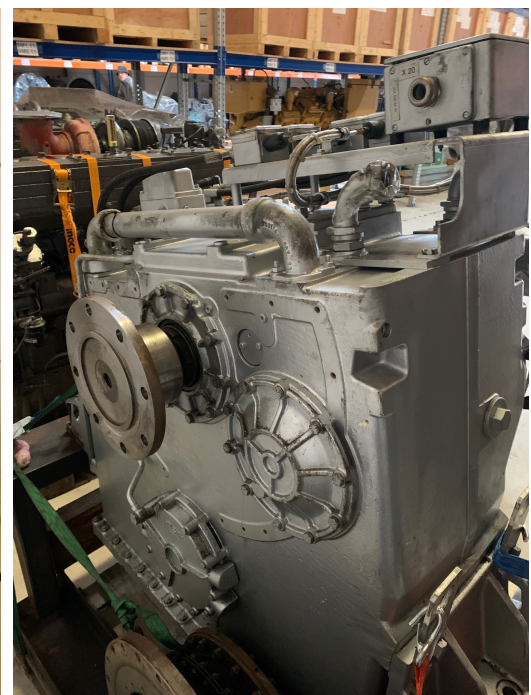

## ZF BW 361

### 5.593:1A 1143 kW (1530 hp) @1800

Brand Gearbox

ZF

Model Gearbox

BW 361

Ratio

5.593:1A

Power

1143 kW (1530 hp) @1800

General condition

**Running Take Out**

#### Features:

Flex. Coupling

Mechanical Controls

Brackets

PTO

**Weight (kg)** 1480 (dry)

**Dimensions (cm)** 130 x 140 x 130

Amsterdam Alexandria Marine B.V.  
Boekweitstraat 17  
2153 GK, Nieuw Vennep The  
Netherlands