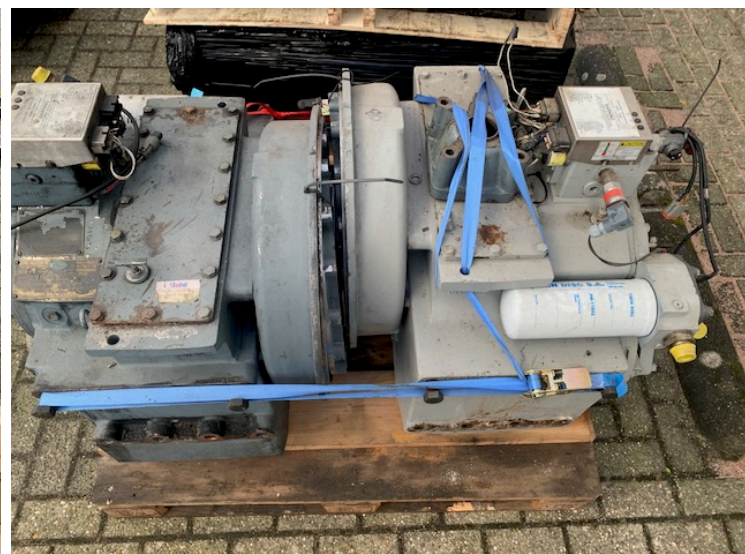

22488

TWIN DISC MG 5204 SC 1,33:1 765 kW (1025 HP) @ 2100 RPM

Brand Gearbox

Model Gearbox

Ratio

Power

RPM

General condition:

TWIN DISC

MG 5204 SC

1,33:1

765 kW (1025 HP)

2100

Used **Excellent Condition**

Features:

SAE-housing: SAE-1

Flexible coupling: 14 inch, type

Centa CF-R

Controls: Electrical

Weight (kg) 432

Dimensions (cm) (gearbox only) 75x65x90

Amsterdam Alexandria
Marine Boekweitstraat 17
2153 GK, Nieuw Vennep The
Netherlands

lid
koninklijke
metaalunie