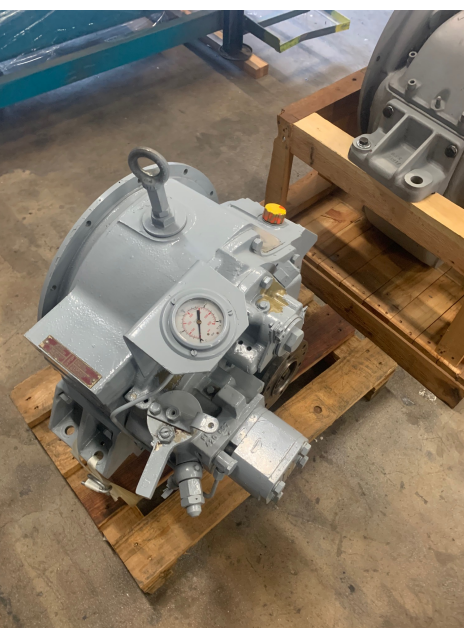

## MASSON RSA 60

### 1:1.390 153 kW (205.5 hp)@2100 RPM

Brand Gearbox  
Model Gearbox  
Ratio  
Power  
Max RPM  
General condition

MASSON  
RSA 60  
1:1.390  
153 kW (205.5 hp)  
2100  
**New Condition**

#### Features

Coupling  
Controls  
Brackets  
All the sensors and connections  
Mechanical Control

**Weight (kg)** 150

**Dimensions (cm)** 63 x 67 x 66

Amsterdam Alexandria Marine B.V.  
Boekweitstraat 17  
2153 GK, Nieuw Vennepe  
The Netherlands