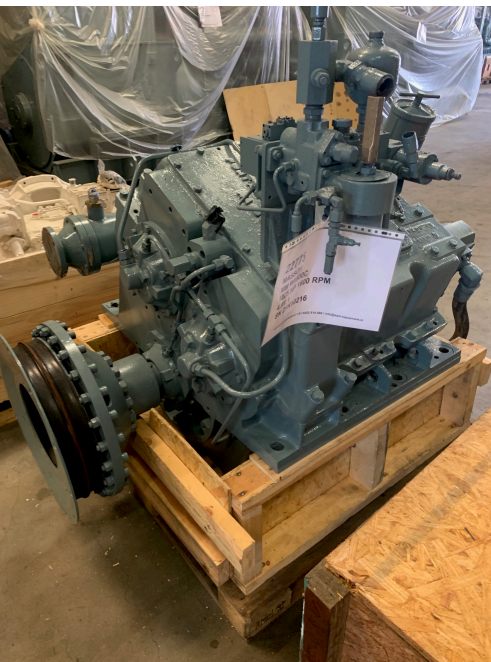

22775

MASSON

MM W8000C 4.91:1 1031 kW (1381 HP) 1800 RPM

Brand Gearbox
Model Gearbox
Ratio
Power
RPM
General condition

MASSON
MM W8000C
4.91:1
1031 kW (1381 HP)
1800
Running Take Out

Features

Coupling
Controls
Brackets
Oil Cooler
All the sensors and connections

Weight (kg) 1800

Dimensions (cm) 102 x 112 x 123.5

Amsterdam Alexandria Marine B.V.
Boekweitstraat 17
2153 GK, Nieuw Vennep
The Netherlands

+31 (0)252514588
info@aam-equipment.nl
www.aam-equipment.nl
www.aam-consulting.nl