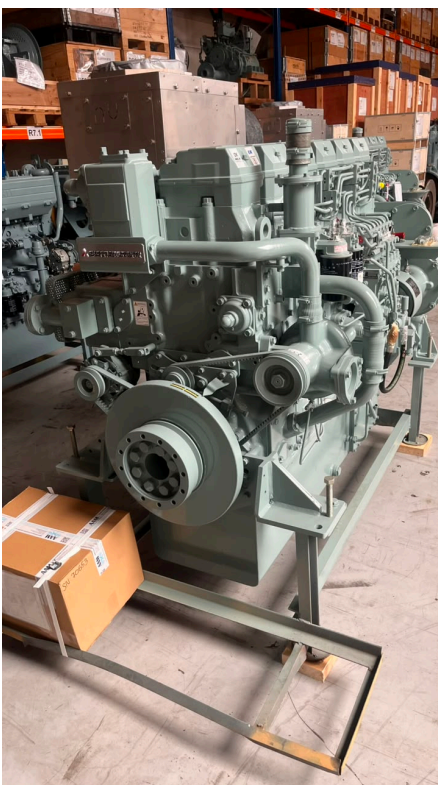

## MITSUBISHI S6R-MPTAW-4

### 635 kW 1800 RPM

Brand Engine  
Model  
Power  
RPM  
General condition

MITSUBISHI  
S6R-MPTAW-4  
635 kW 851.5 HP  
1800  
**Brand New**

**Features:**

Flywheel housing  
Flywheel  
Governor  
Exhaust system  
Turbocharger  
Cooling system  
Starter  
Water Pump

Cylinder configuration 6 in-line  
Total displacement (l) 24.51  
Bore x stroke (mm) 170 x 180  
Flywheel and housing SAE 18 / SAE 00  
Compression ratio 14.5:1

**Weight (kg)** 2830

**Dimensions (cm)** 178.6 x 122.0 x 165.0